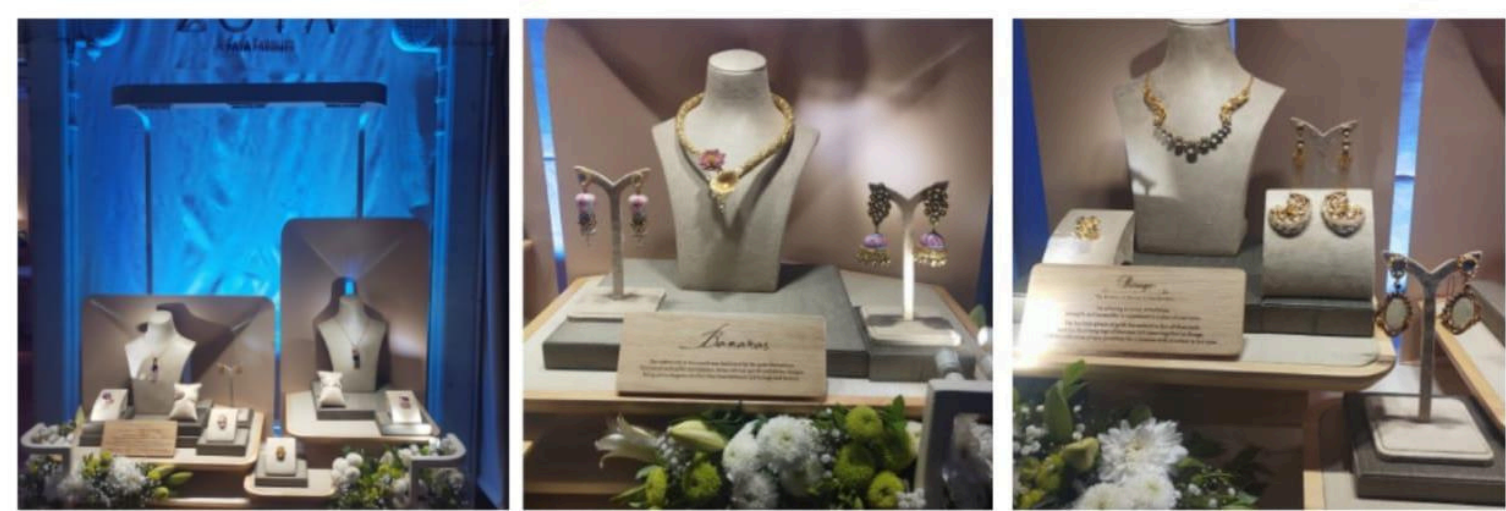

OUR PROJECT GALLERY