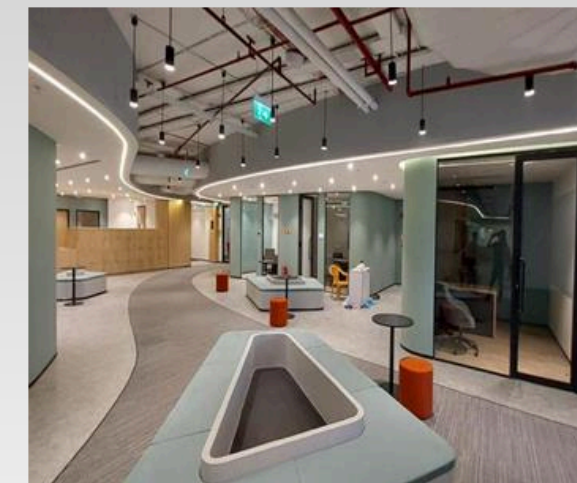

Our Project Gallery

Our Project Gallery showcases a diverse portfolio of successfully completed projects reflecting our creativity, attention to detail, and commitment to quality. Each project highlights our expertise in delivering functional, aesthetically refined, and client-focused interior solutions across various sectors.