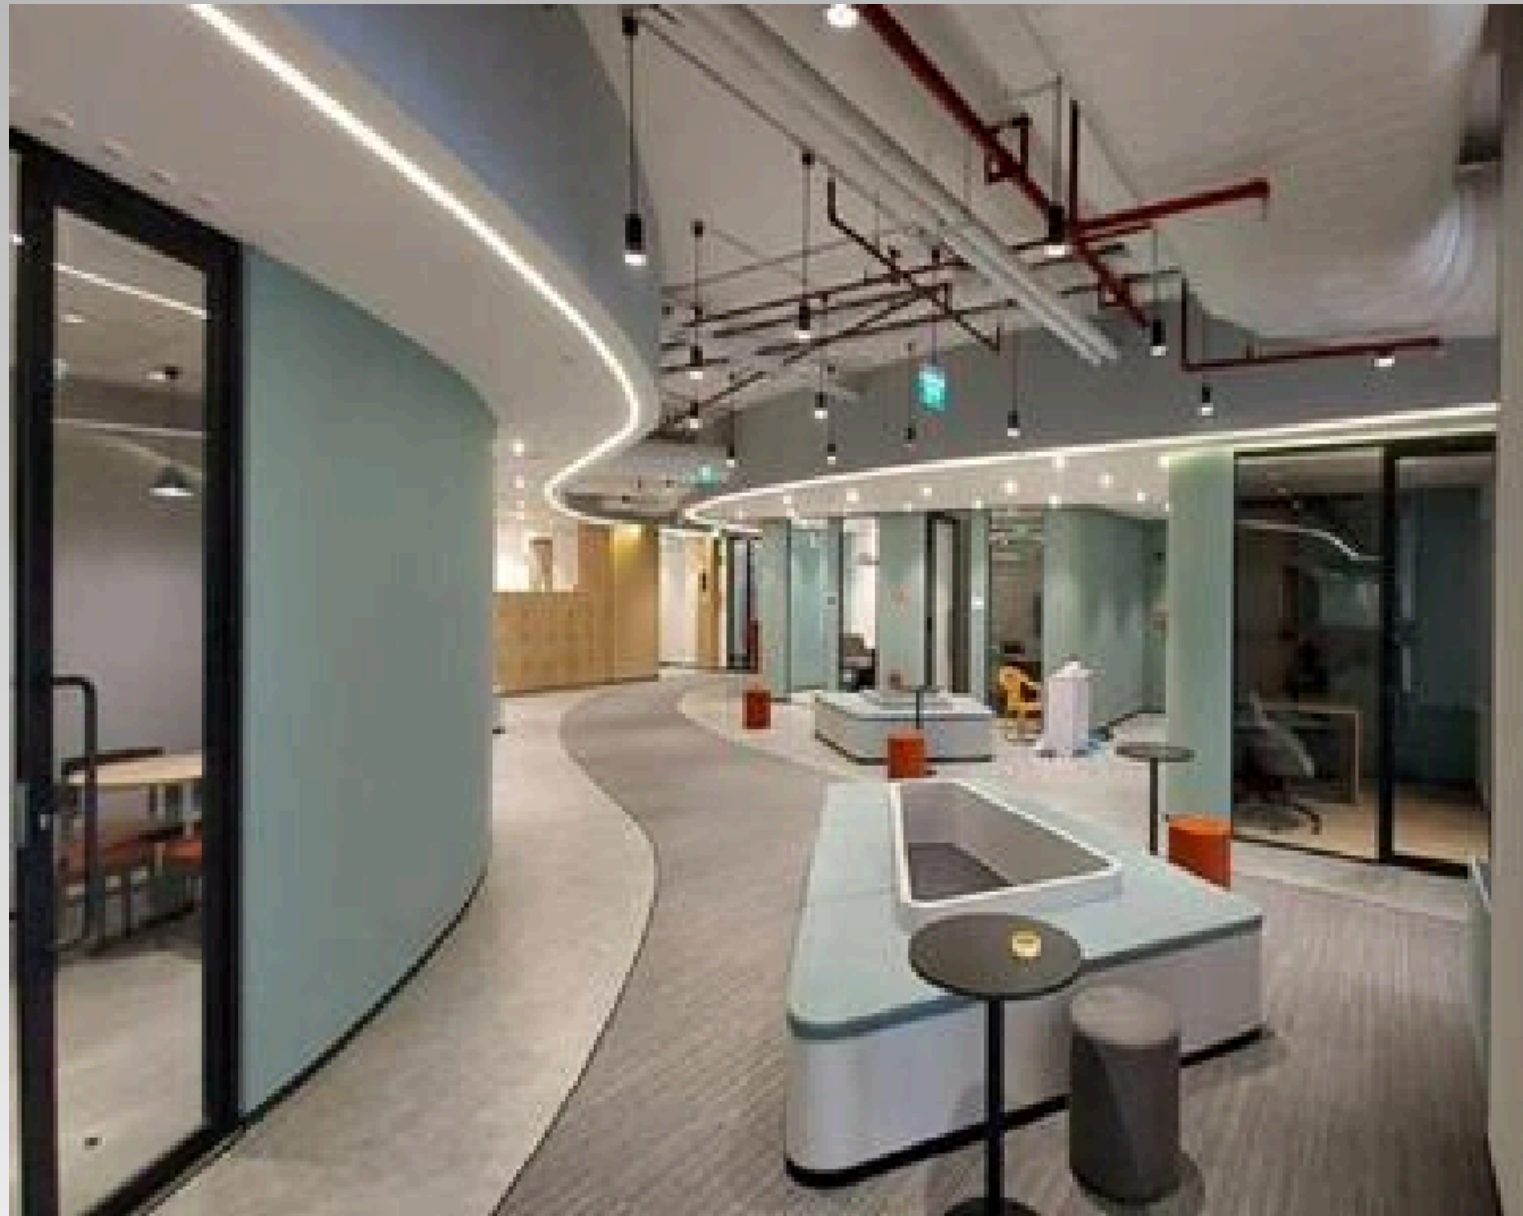

Our Project Gallery

Our Project Gallery showcases a diverse portfolio of successfully completed projects reflecting our creativity, attention to detail, and commitment to quality. Each project highlights our expertise in delivering functional, aesthetically refined, and client-focused interior solutions across various sectors.